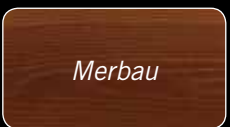

B&D Timber Coat™ comes in a range of four great colours.

Maple

Cedar

Merbau

Jatoba

Rosewood

Teak

YOUR **B&D REPRESENTATIVE** IS: