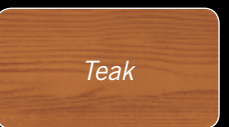

B&D Timber Coat™ comes in a range of four great colours.

Maple

Cedar

Merbau

Jatoba

Rosewood

Teak

YOUR **B&D REPRESENTATIVE** IS: